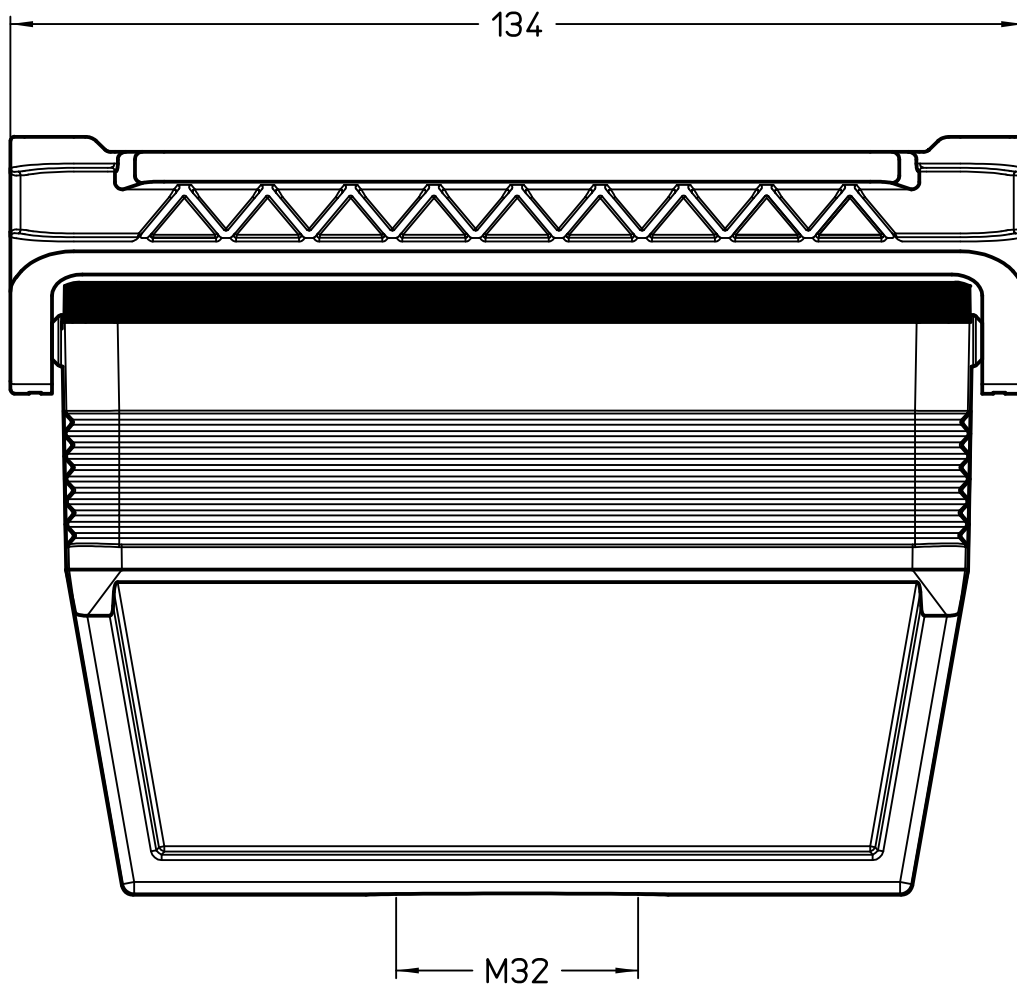

Diritti riservati All rights reserved

1

2

3

Dimensions
in mm

Simplified representation with dimensions without tolerance

Original Size A4

Date 07/03/23

Sign. G. Renna

MLFV 24 LG32

Hood, size "104.27", M32 top entry, with 1 IL-BRID lever

Scale

1:1

1

2

3