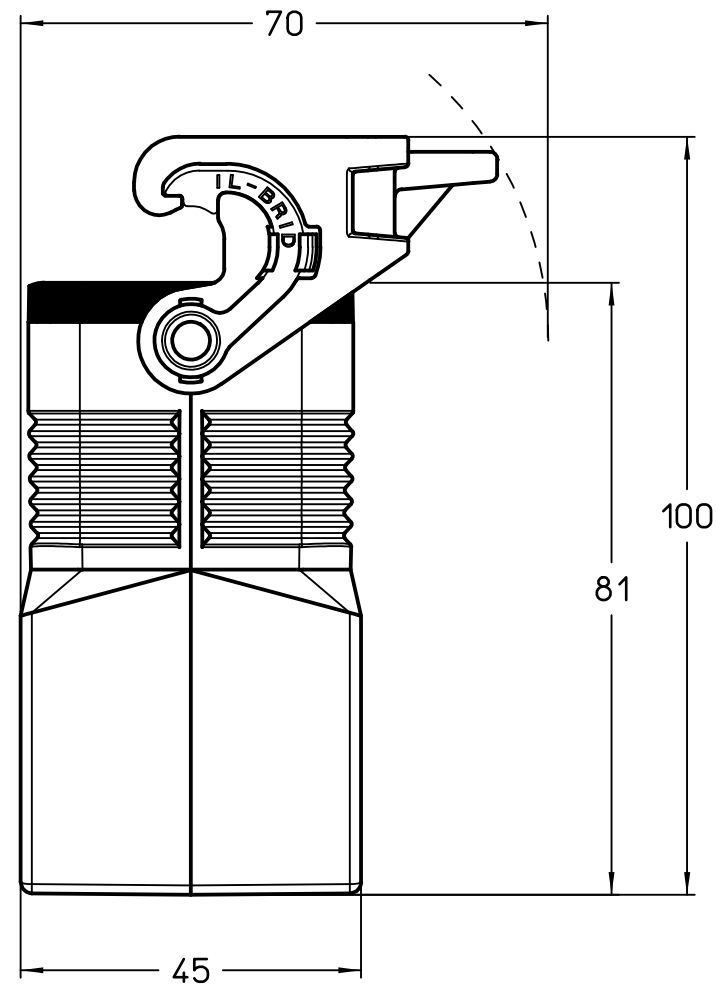

Diritti riservati All rights reserved

1

2

3

Dimensions
in mm

Simplified representation with dimensions without tolerance

Original Size A4

Date 07/03/23

Sign. G. Renna

MLFV 24 LG32

Hood, size "104.27", M32 top entry, with 1 IL-BRID lever

Scale

1:1

1

2

3